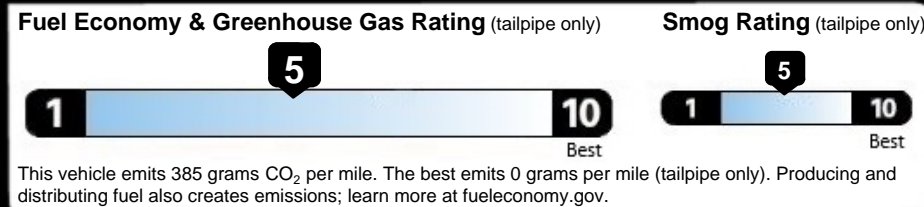

LIMITED WARRANTY/ROADSIDE ASSISTANCE

3 Years / 36,000 Miles Basic
5 Years / 60,000 Miles Powertrain
5 Years / Unlimited Mileage Rust Perforation
3 Years / 36,000 24/7 Roadside Assistance
See Owner Info Kit & Warranty for Details

OPTIONAL EQUIPMENT AND OTHER ITEMS

Manufacturer's Suggested Retail Price **$44,995.00**
Exterior Color: Magnetite Gray Metallic
Full Tank of Gas **INCLD**
Option Package: 23 **$4,090.00**
Subaru 12.1" Multimedia System w/ Navigation
Power Moonroof
Surround View Monitor System
Black Nappa Leather-Trimmed Upholstery w/ Copper Stitch
Ventilated Front Seats
12-Way Power Driver's Seat w/ 4-Way Lumbar Support & Leg Extension
8-Way Power Front Passenger Seat
Black Power-Folding Heated Mirrors w/ Turn Signals
Outback Wilderness Package **$1,103.00**
Auto-Dimming Exterior Mirror
Auto-Dimming Mirror with Compass and HomeLink
Rear Seatback Protector
Rear Bumper Cover

EPA DOT Fuel Economy and Environment

Gasoline Vehicle

Fuel Economy

23 MPG
combined city/hwy

21 city
27 highway

4.3 gallons per 100 miles

Small SUVs range from 14 to 138 MPG. The best vehicle rates 146 MPGe.

You spend $2,250 more in fuel costs over 5 years compared to the average new vehicle.

Annual fuel cost $2,150

Actual results will vary for many reasons, including driving conditions and how you drive and maintain your vehicle. The average new vehicle gets 29 MPG and costs $8,500 to fuel over 5 years. Cost estimates are based on 15,000 miles per year at $3.30 per gallon. MPGe is miles per gallon equivalent. Vehicle emissions are a significant cause of climate change and smog.

fueleconomy.gov

Calculate personalized estimates and compare vehicles

PARTS CONTENT INFORMATION

FOR VEHICLES IN THIS CARLINE: U.S./CANADIAN PARTS CONTENT: 0% MAJOR SOURCES OF FOREIGN PARTS CONTENT: JAPAN: 85%

FOR THIS VEHICLE: FINAL ASSEMBLY POINT: OTA, GUNMA, JAPAN COUNTRY OF ORIGIN: ENGINE: JAPAN TRANSMISSION: JAPAN

Note: Parts content does not include final assembly, distribution, or other non-parts costs.

Privacy Notice
www.subaru.com/company/privacy.html

Destination and Delivery **$1,450.00**
Total Suggested Retail Price **$51,638.00**

THIS LABEL HAS BEEN APPLIED PURSUANT TO FEDERAL LAW, DO NOT REMOVE OR ALTER PRIOR TO THE DELIVERY TO THE ULTIMATE PURCHASER.